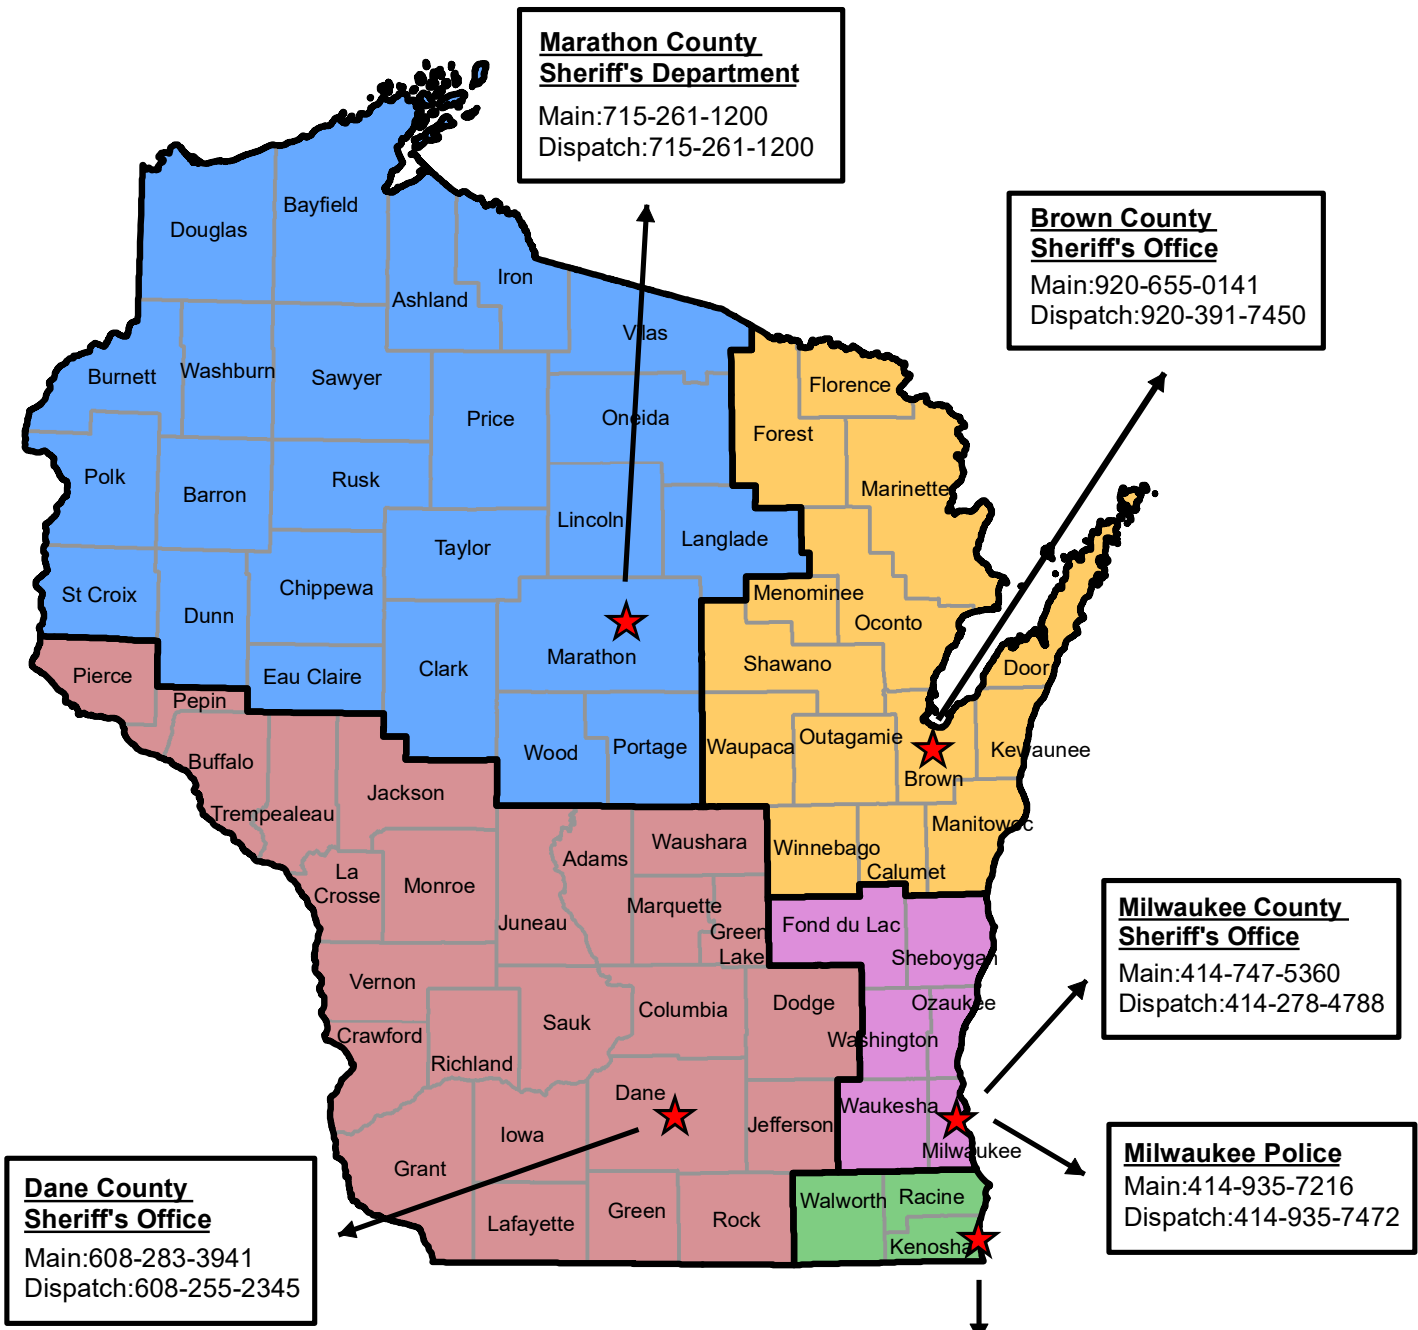

Aligned Law Enforcement Response Team

Bomb Squad Regions

★ ALERT

Bomb Squads

- Marathon County Sheriff's Department
- Dane County Sheriff
- Milwaukee County Sheriff's Office / Milwaukee Police
- Brown County Sheriff's Office
- Kenosha County Sheriff's Department