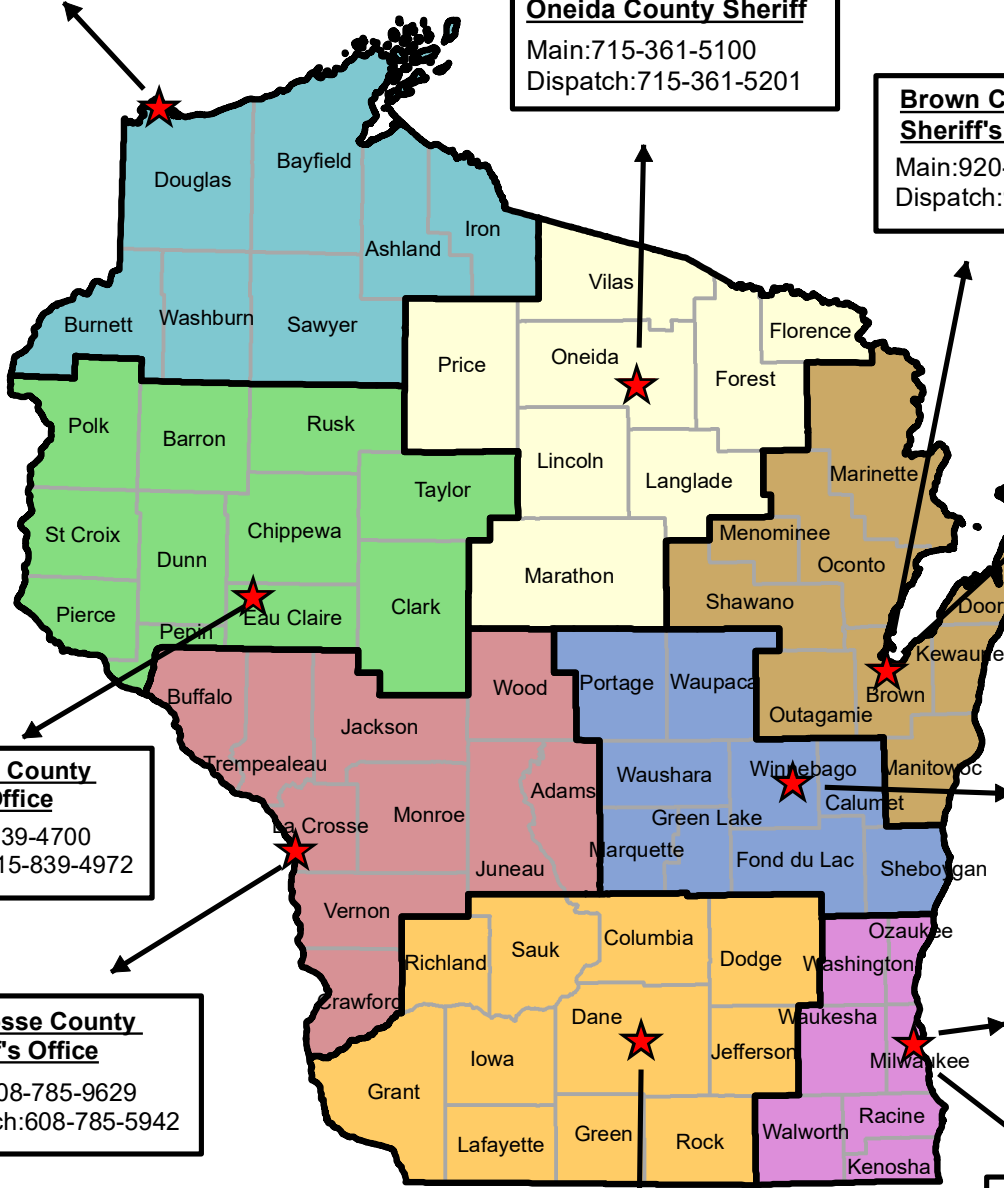

Aligned Law Enforcement Response Team

SWAT REGIONS

Superior Police Department

Main:715-395-7234
Dispatch:715-395-7231

Oneida County Sheriff

Main:715-361-5100
Dispatch:715-361-5201

Brown County Sheriff's Office

Main:920-655-0141
Dispatch:920-391-7450

Green Bay Police

Main:920-448-3208
Dispatch:920-391-7451

Winnebago County Sheriff's Department

Main:920-236-7300
Dispatch:920-236-7512

Milwaukee County Sheriff's Office

Main:414-747-5360
Dispatch:414-278-4788

Milwaukee Police

Main:414-935-7216
Dispatch:414-935-7472

Dane County Sheriff

Main:608-284-6800
Dispatch:608-267-3913

Eau Claire County Sheriff's Office

Main:715-839-4700
Dispatch:715-839-4972

La Crosse County Sheriff's Office

Main:608-785-9629
Dispatch:608-785-5942

SWAT Regions

- Superior Police Department
- Oneida County Sheriff
- Eau Claire County Sheriff's Office
- La Crosse County Sheriff's Office
- Dane County Sheriff
- Winnebago County Sheriff's Department
- Milwaukee County Sheriff's Office / Milwaukee Police
- Brown County Sheriff's Office / Green Bay Police