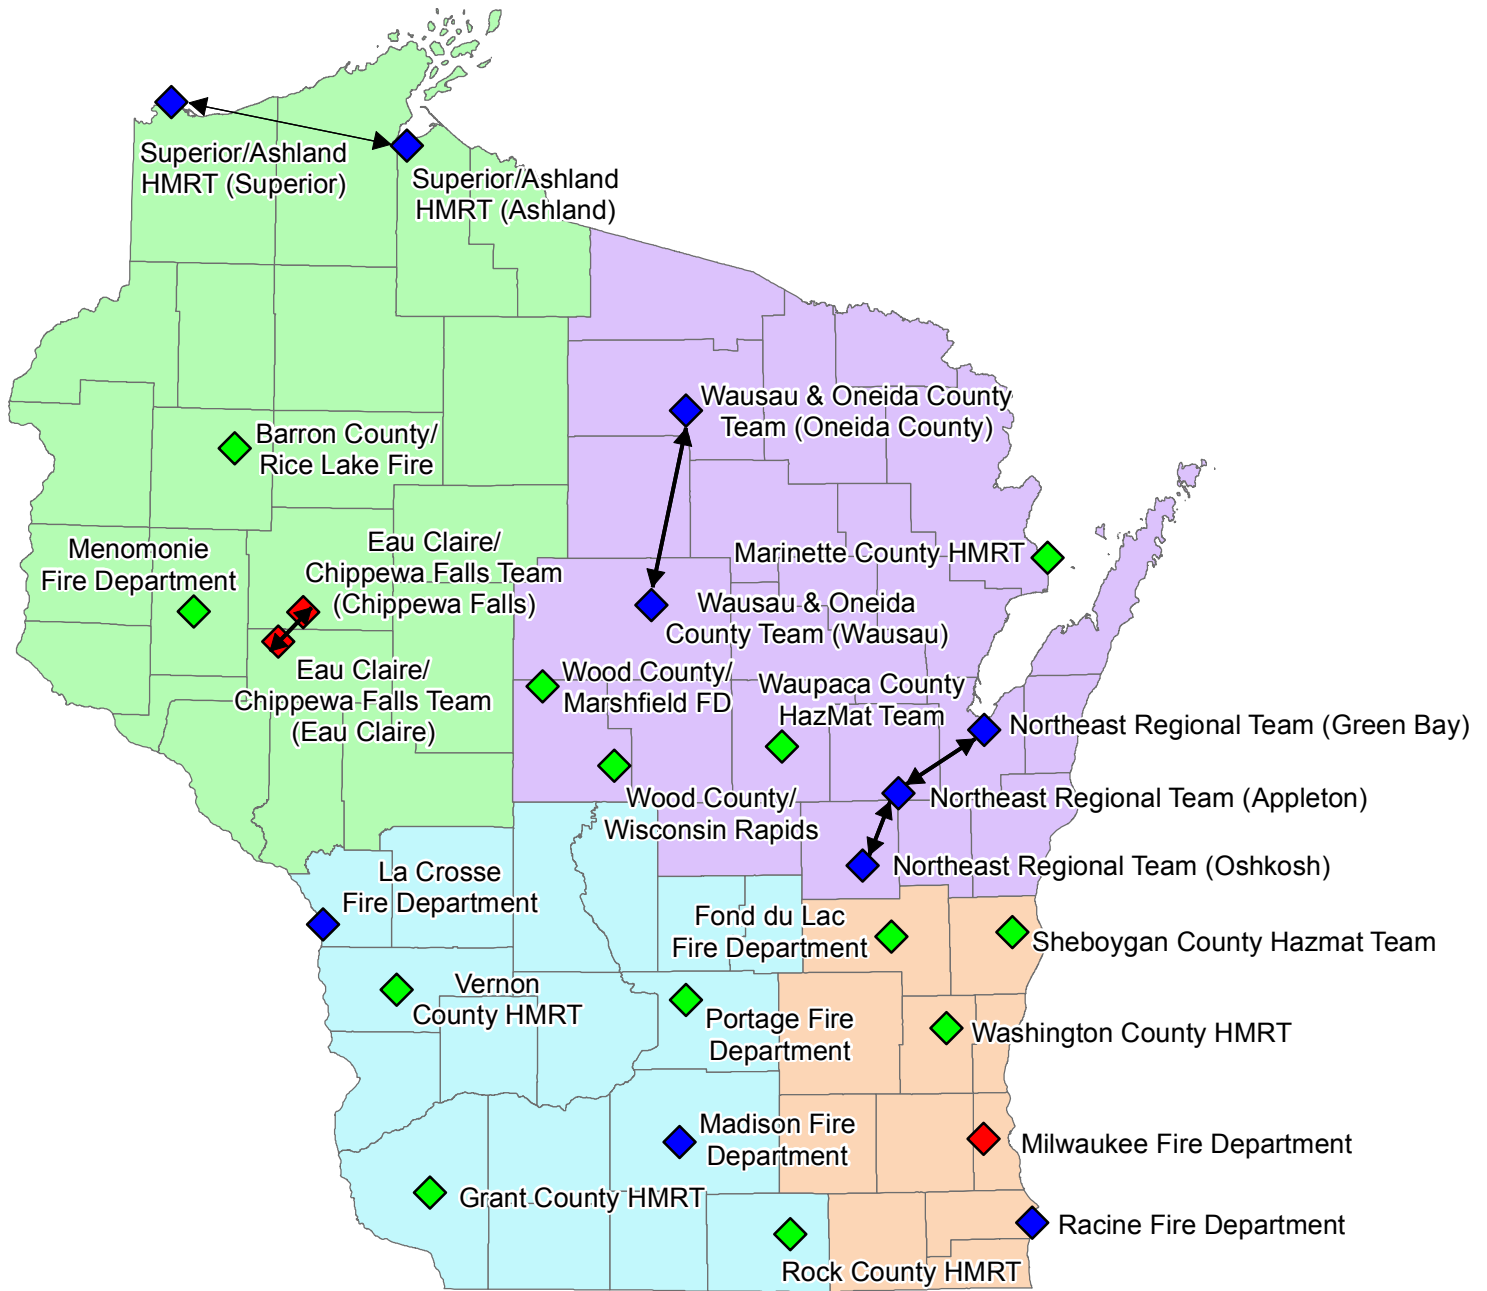

# Wisconsin's Hazardous Materials Response System

## Legend

### Team Type HazMat Region

Red Diamond	I	Purple	Northeast Task Force
Blue Diamond	II	Green	Northwest Task Force
Green Diamond	III	Orange	Southeast Task Force
		Light Blue	Southwest Task Force

Data updated 03/20/2017.

Cartographer: C. Hermans, 05/26/2017